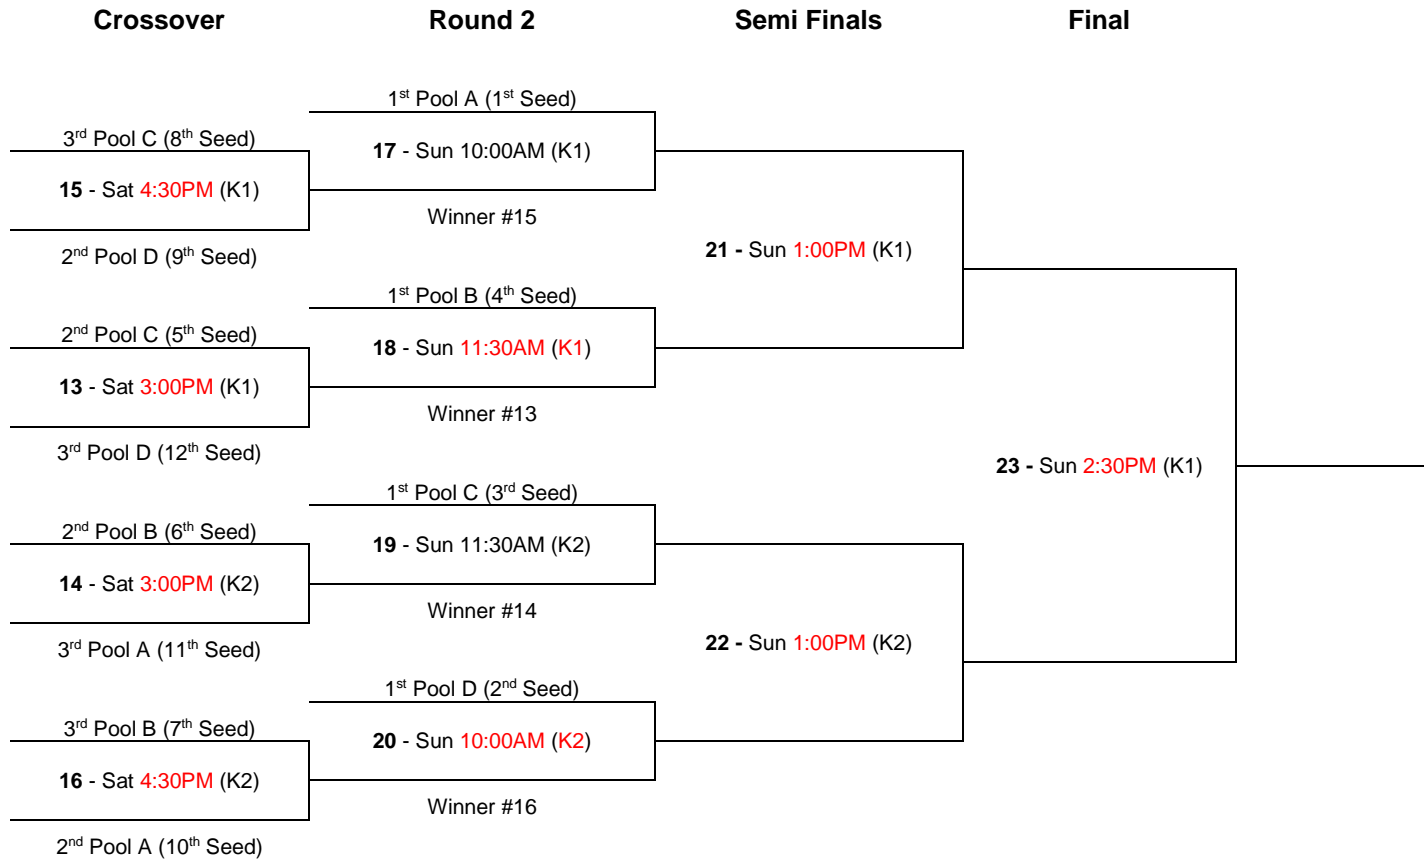

Round Robin

Pool A

10th Place	1st Place	1st Place
3 - Fri 9:00PM (K1)	7 - Sat 10:30AM (K1)	11 - Sat 1:30PM (K1)
11th Place	11th Place	10th Place

Pool A

1st Place
10th Place
11th Place

Pool B

6th Place	4th Place	4th Place
1 - Fri 7:30PM (K1)	5 - Sat 9:00AM (K1)	9 - Sat 12:00PM (K1)
7th Place	7th Place	6th Place

Pool B

4th Place
6th Place
7th Place

Pool C

5th Place	3rd Place	3rd Place
2 - Fri 7:30PM (K2)	6 - Sat 9:00AM (K2)	10 - Sat 12:00PM (K2)
8th Place	8th Place	5th Place

Pool C

3rd Place
5th Place
8th Place

Pool D

9th Place	2nd Place	2nd Place
4 - Fri 9:00PM (K2)	8 - Sat 10:30AM (K2)	12 - Sat 1:30PM (K2)
12th Place	12th Place	9th Place

Pool D

2nd Place
9th Place
12th Place

Elimination

Pool Standings:

Pool A

1st Place
10th Place
11th Place